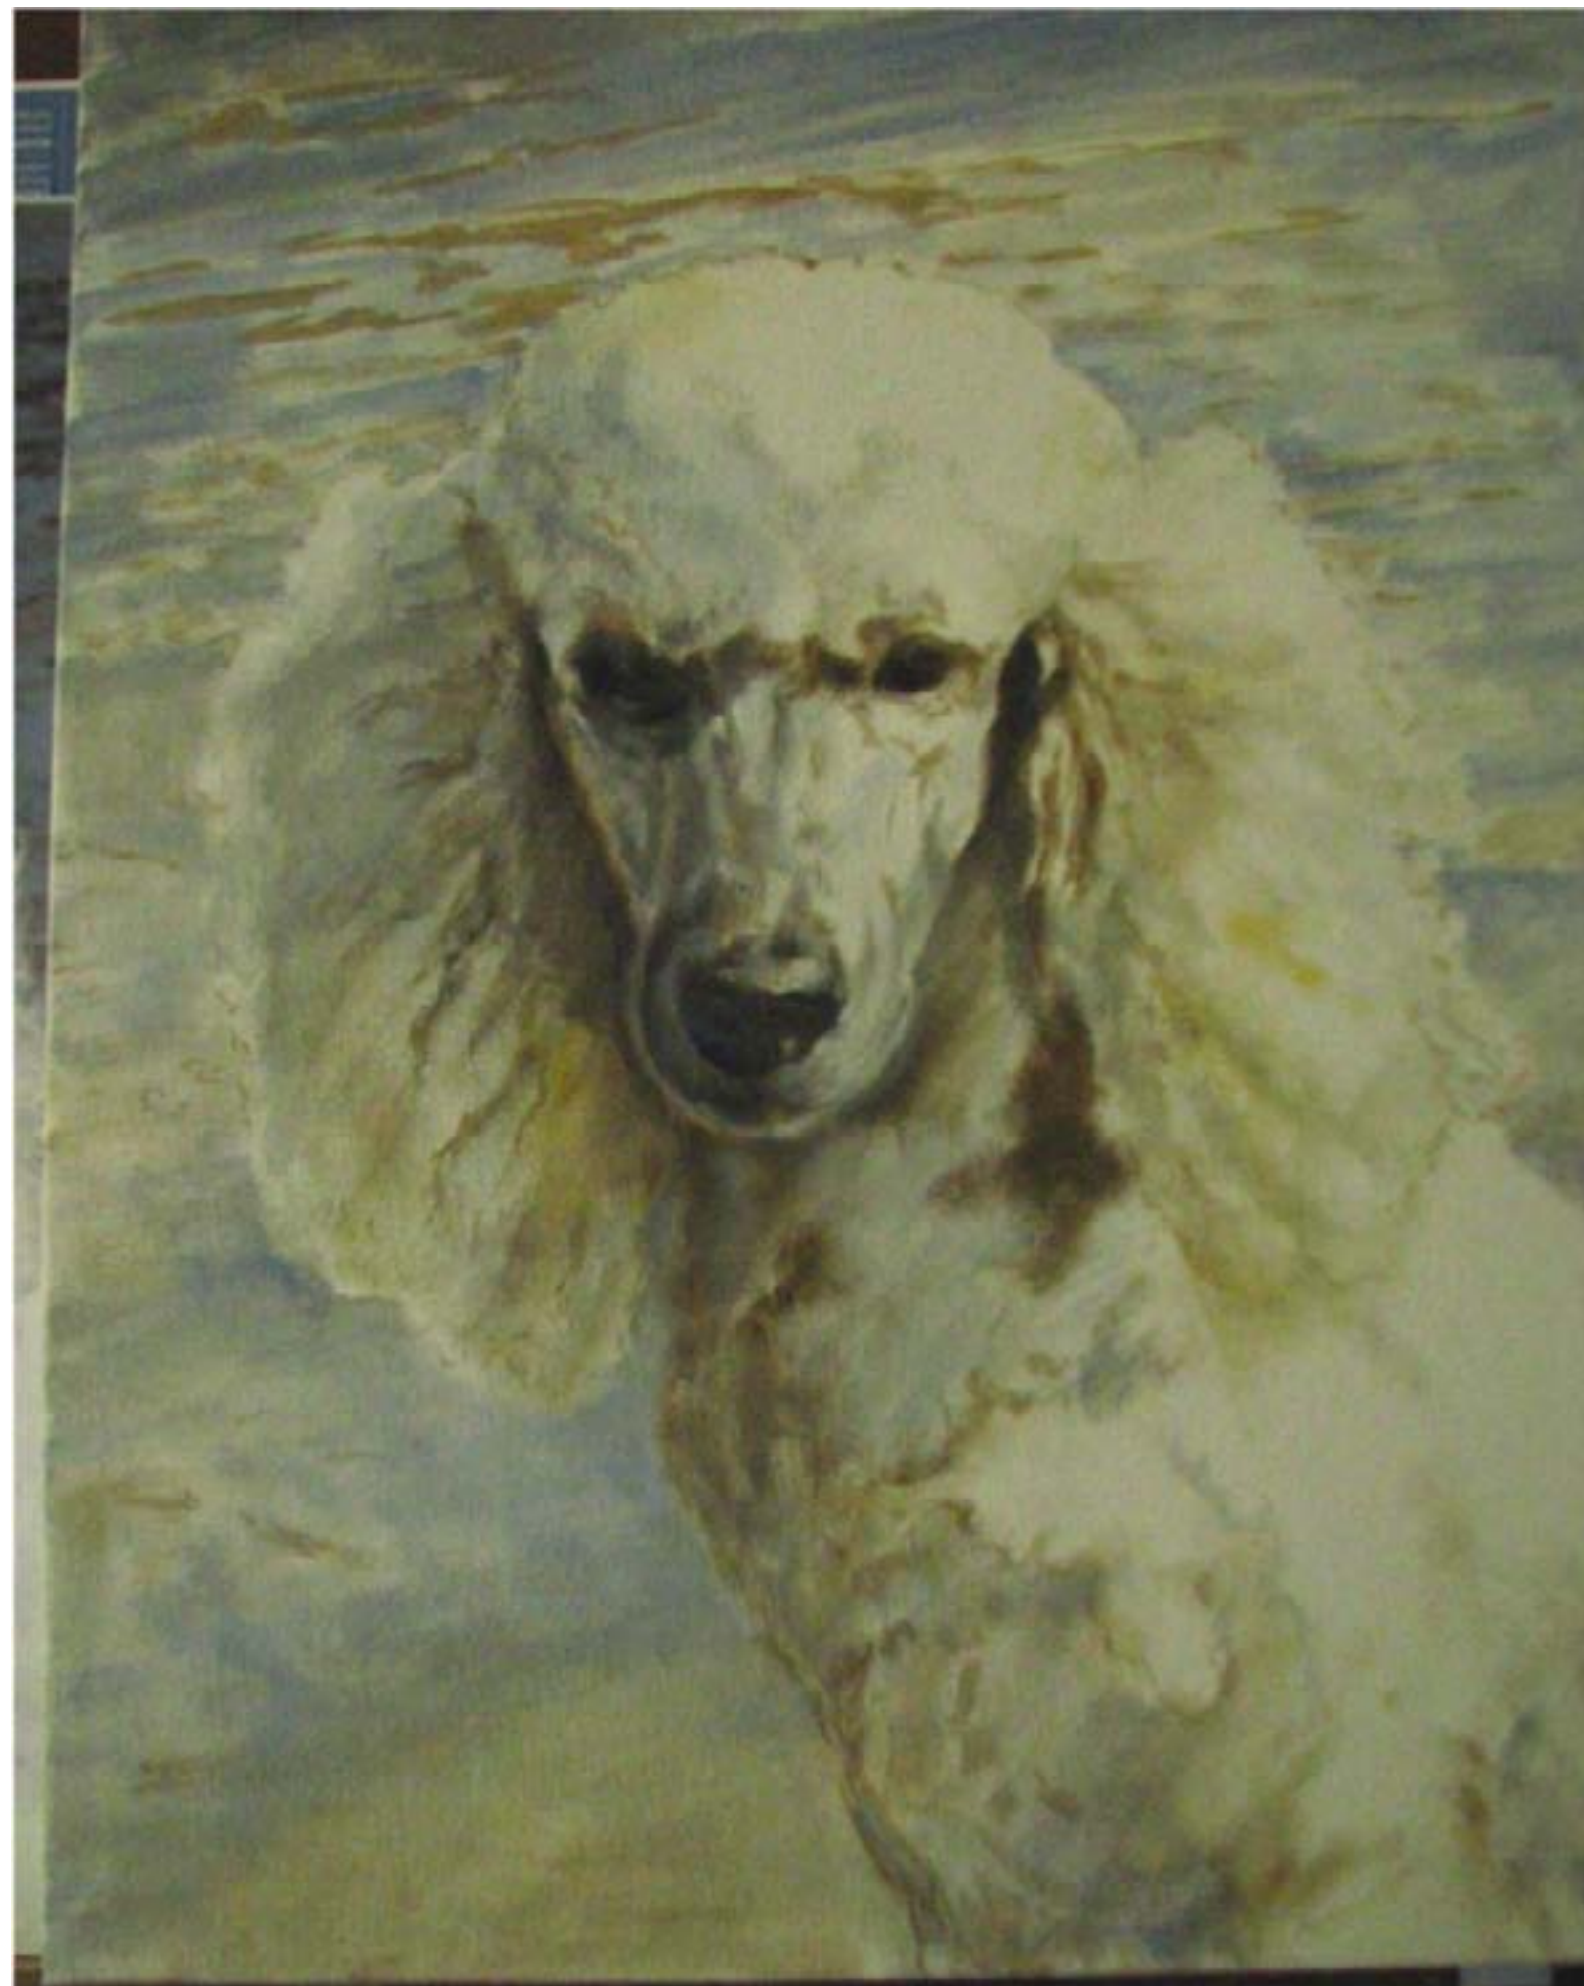

**“Leo”**

**Work in Progress**

18x14 inches / oil on gallery wrapped canvas

line drawing

oil line painting with shading

shading is added

color glazes begin

shadow color added

creating depth

increasing depth

working background, neck, chest

introducing pink for skin on neck and snout

refining ear in sun, chest, back

overall evaluation of shadow shapes & intensity