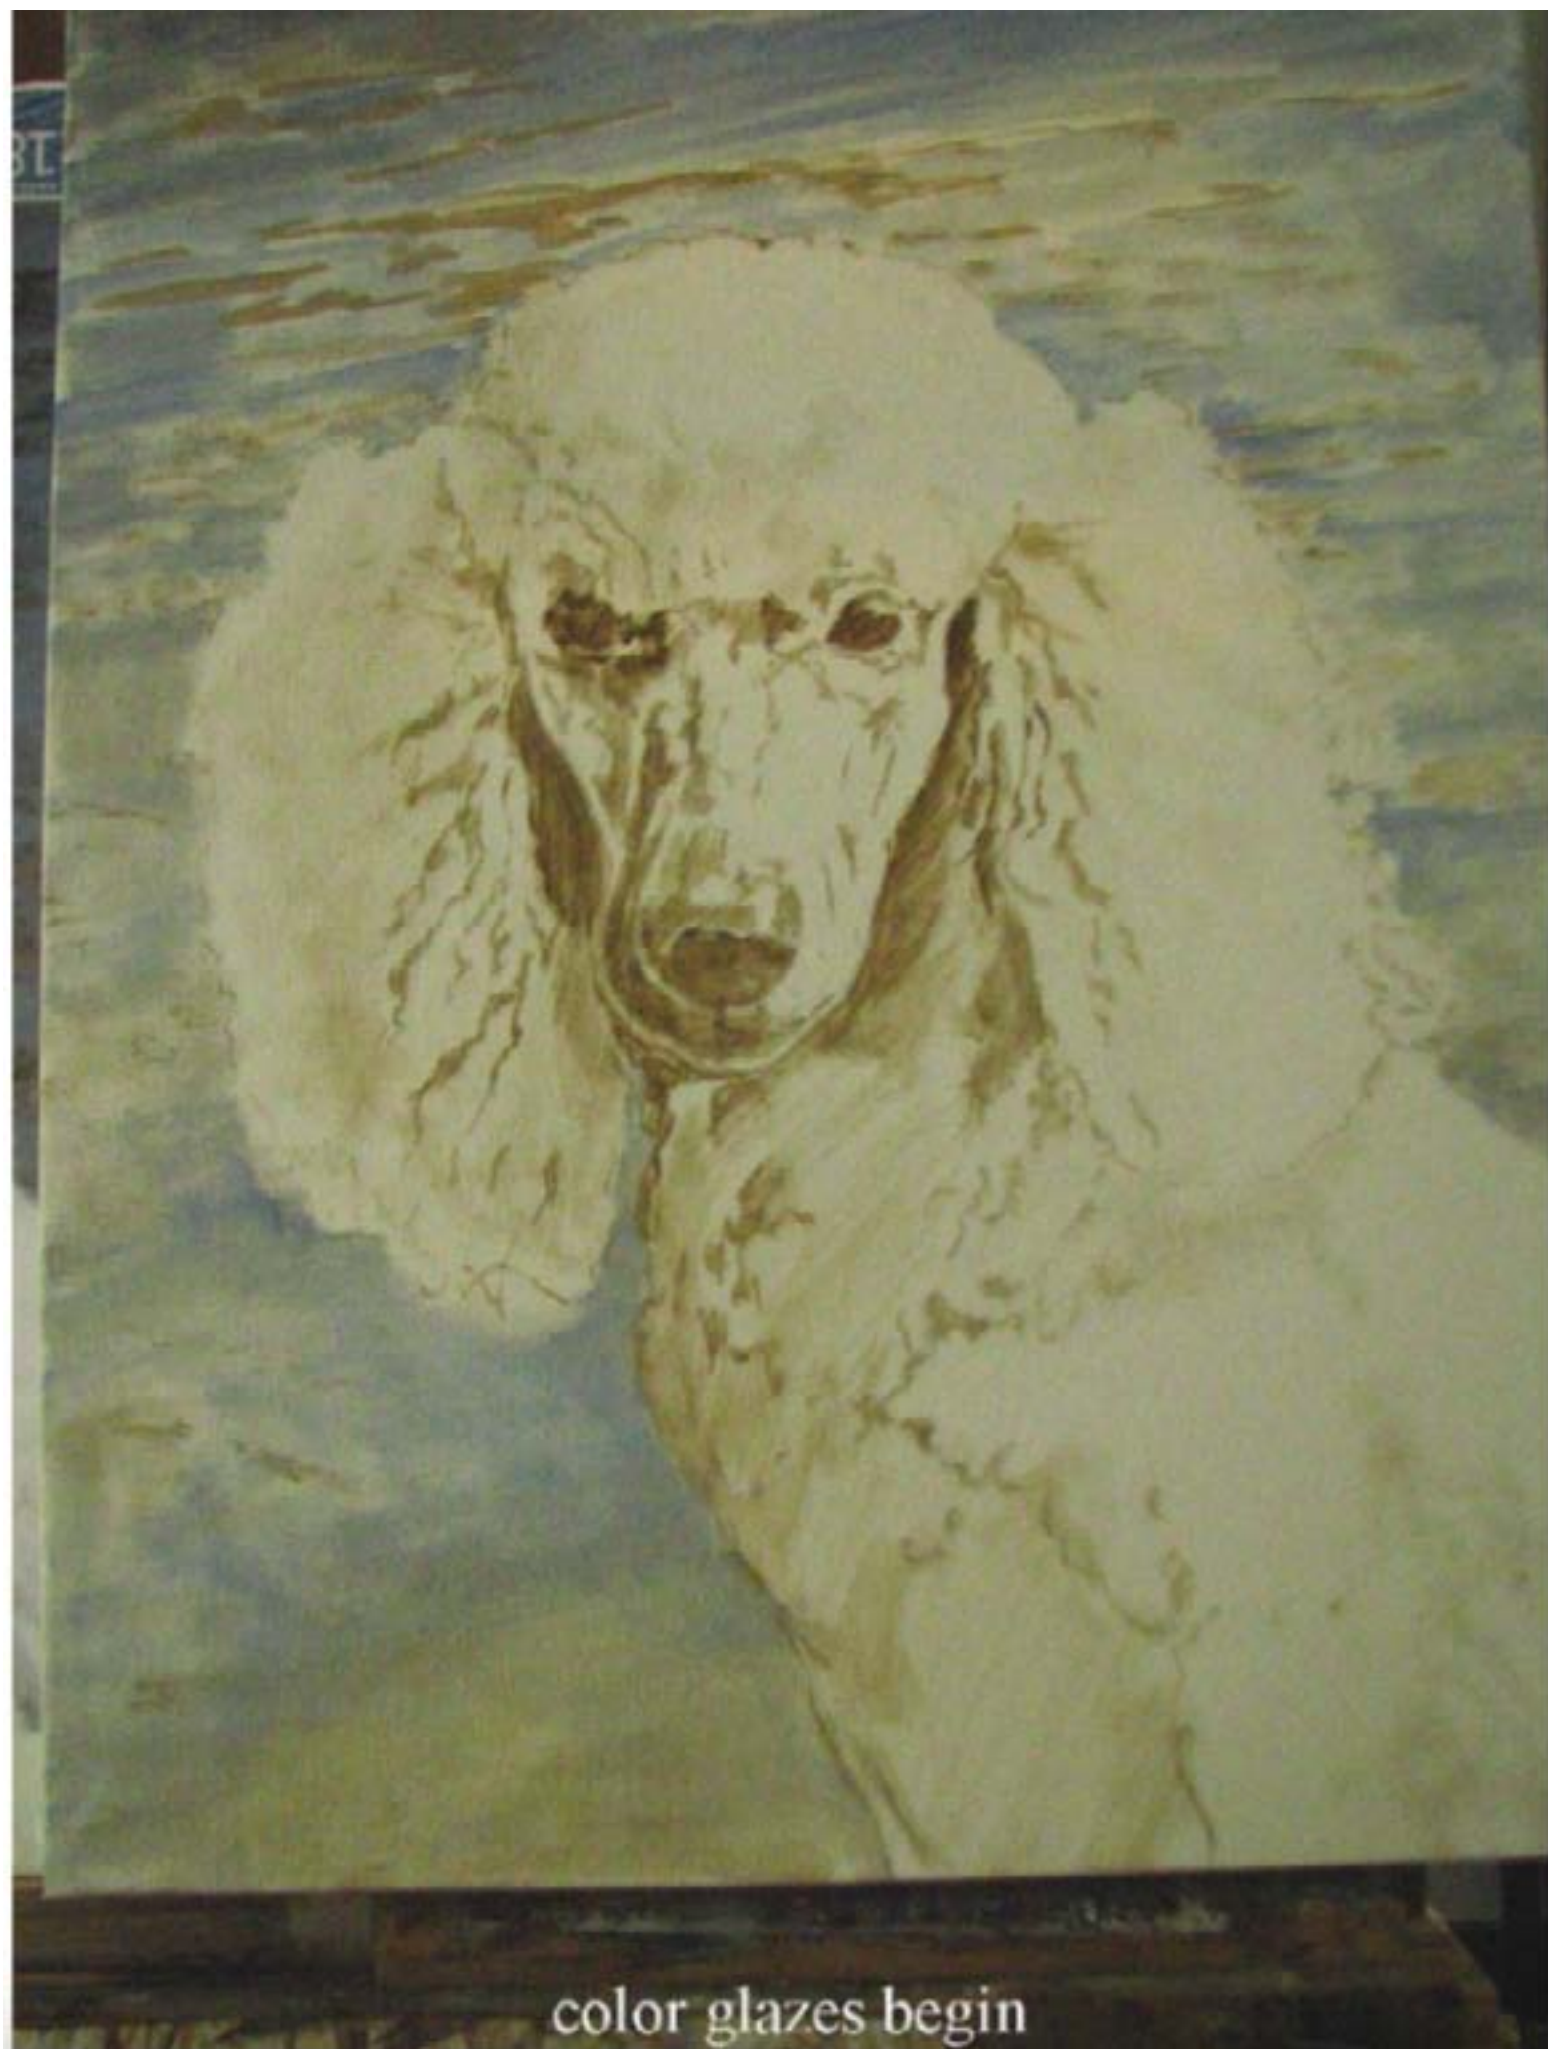

**“Leo”**

**Work in Progress**

18x14 inches / oil on gallery wrapped canvas

line drawing

oil line painting with shading

shading is added

color glazes begin

shadow color added

creating depth

increasing depth

working background, neck, chest

introducing pink for skin on neck and snout

refining ear in sun, chest, back

overall evaluation of shadow shapes & intensity