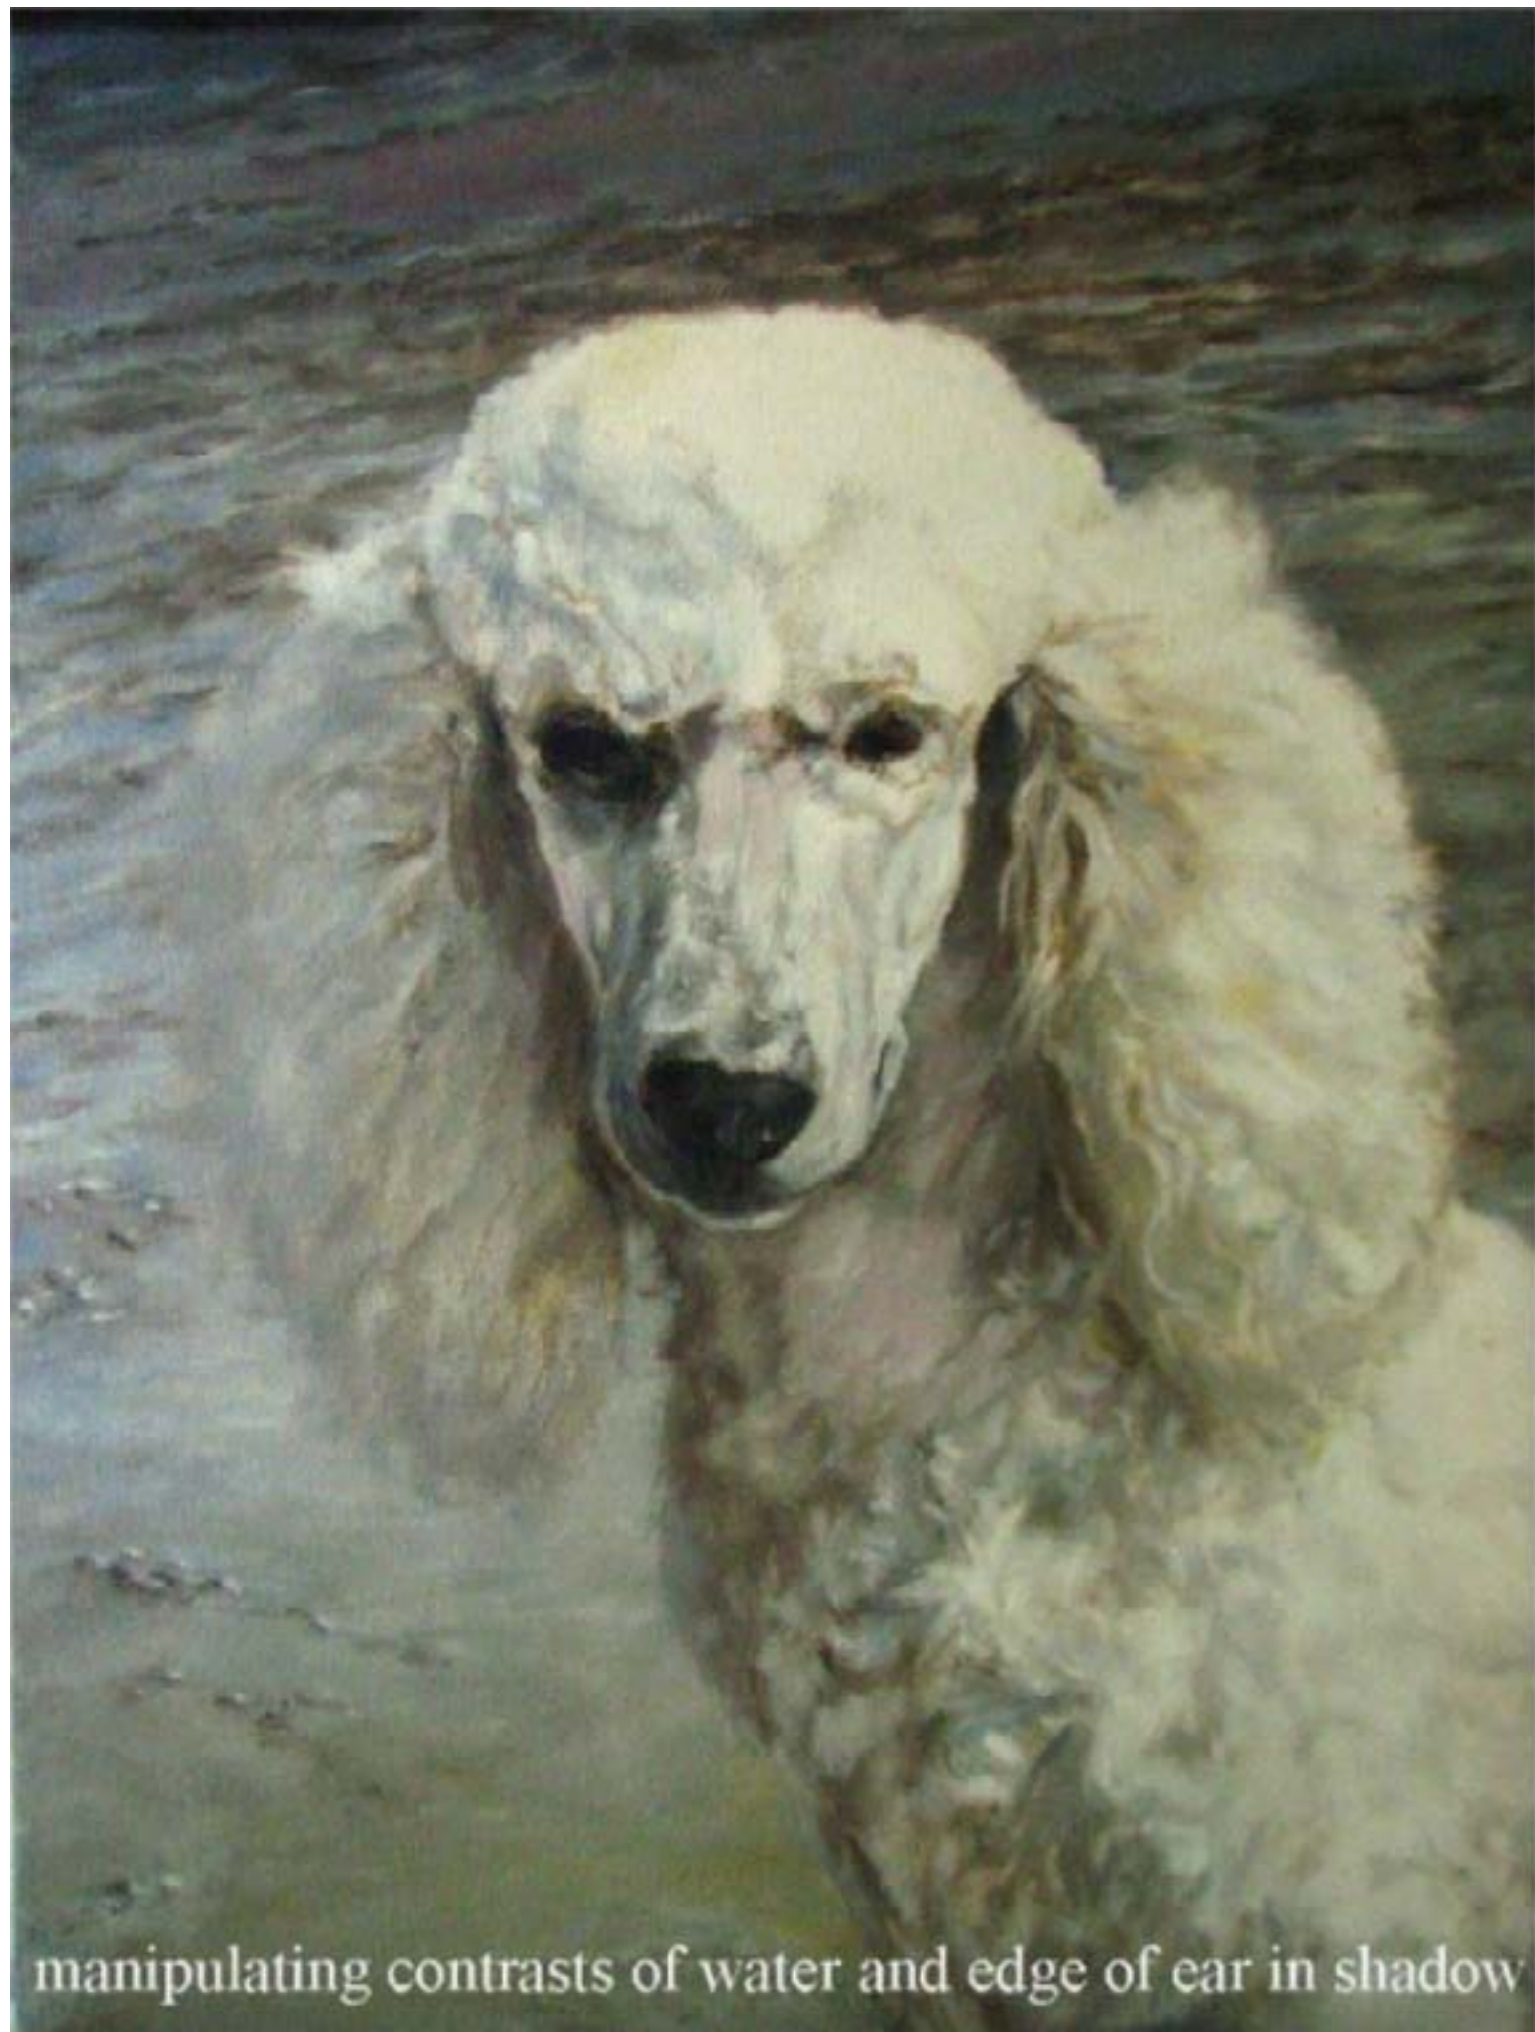

**“Leo”**

**Work in Progress**

18x14 inches / oil on gallery wrapped canvas

line drawing

oil line painting with shading

shading is added

color glazes begin

shadow color added

creating depth

increasing depth

working background, neck, chest

introducing pink for skin on neck and snout

refining ear in sun, chest, back

overall evaluation of shadow shapes & intensity