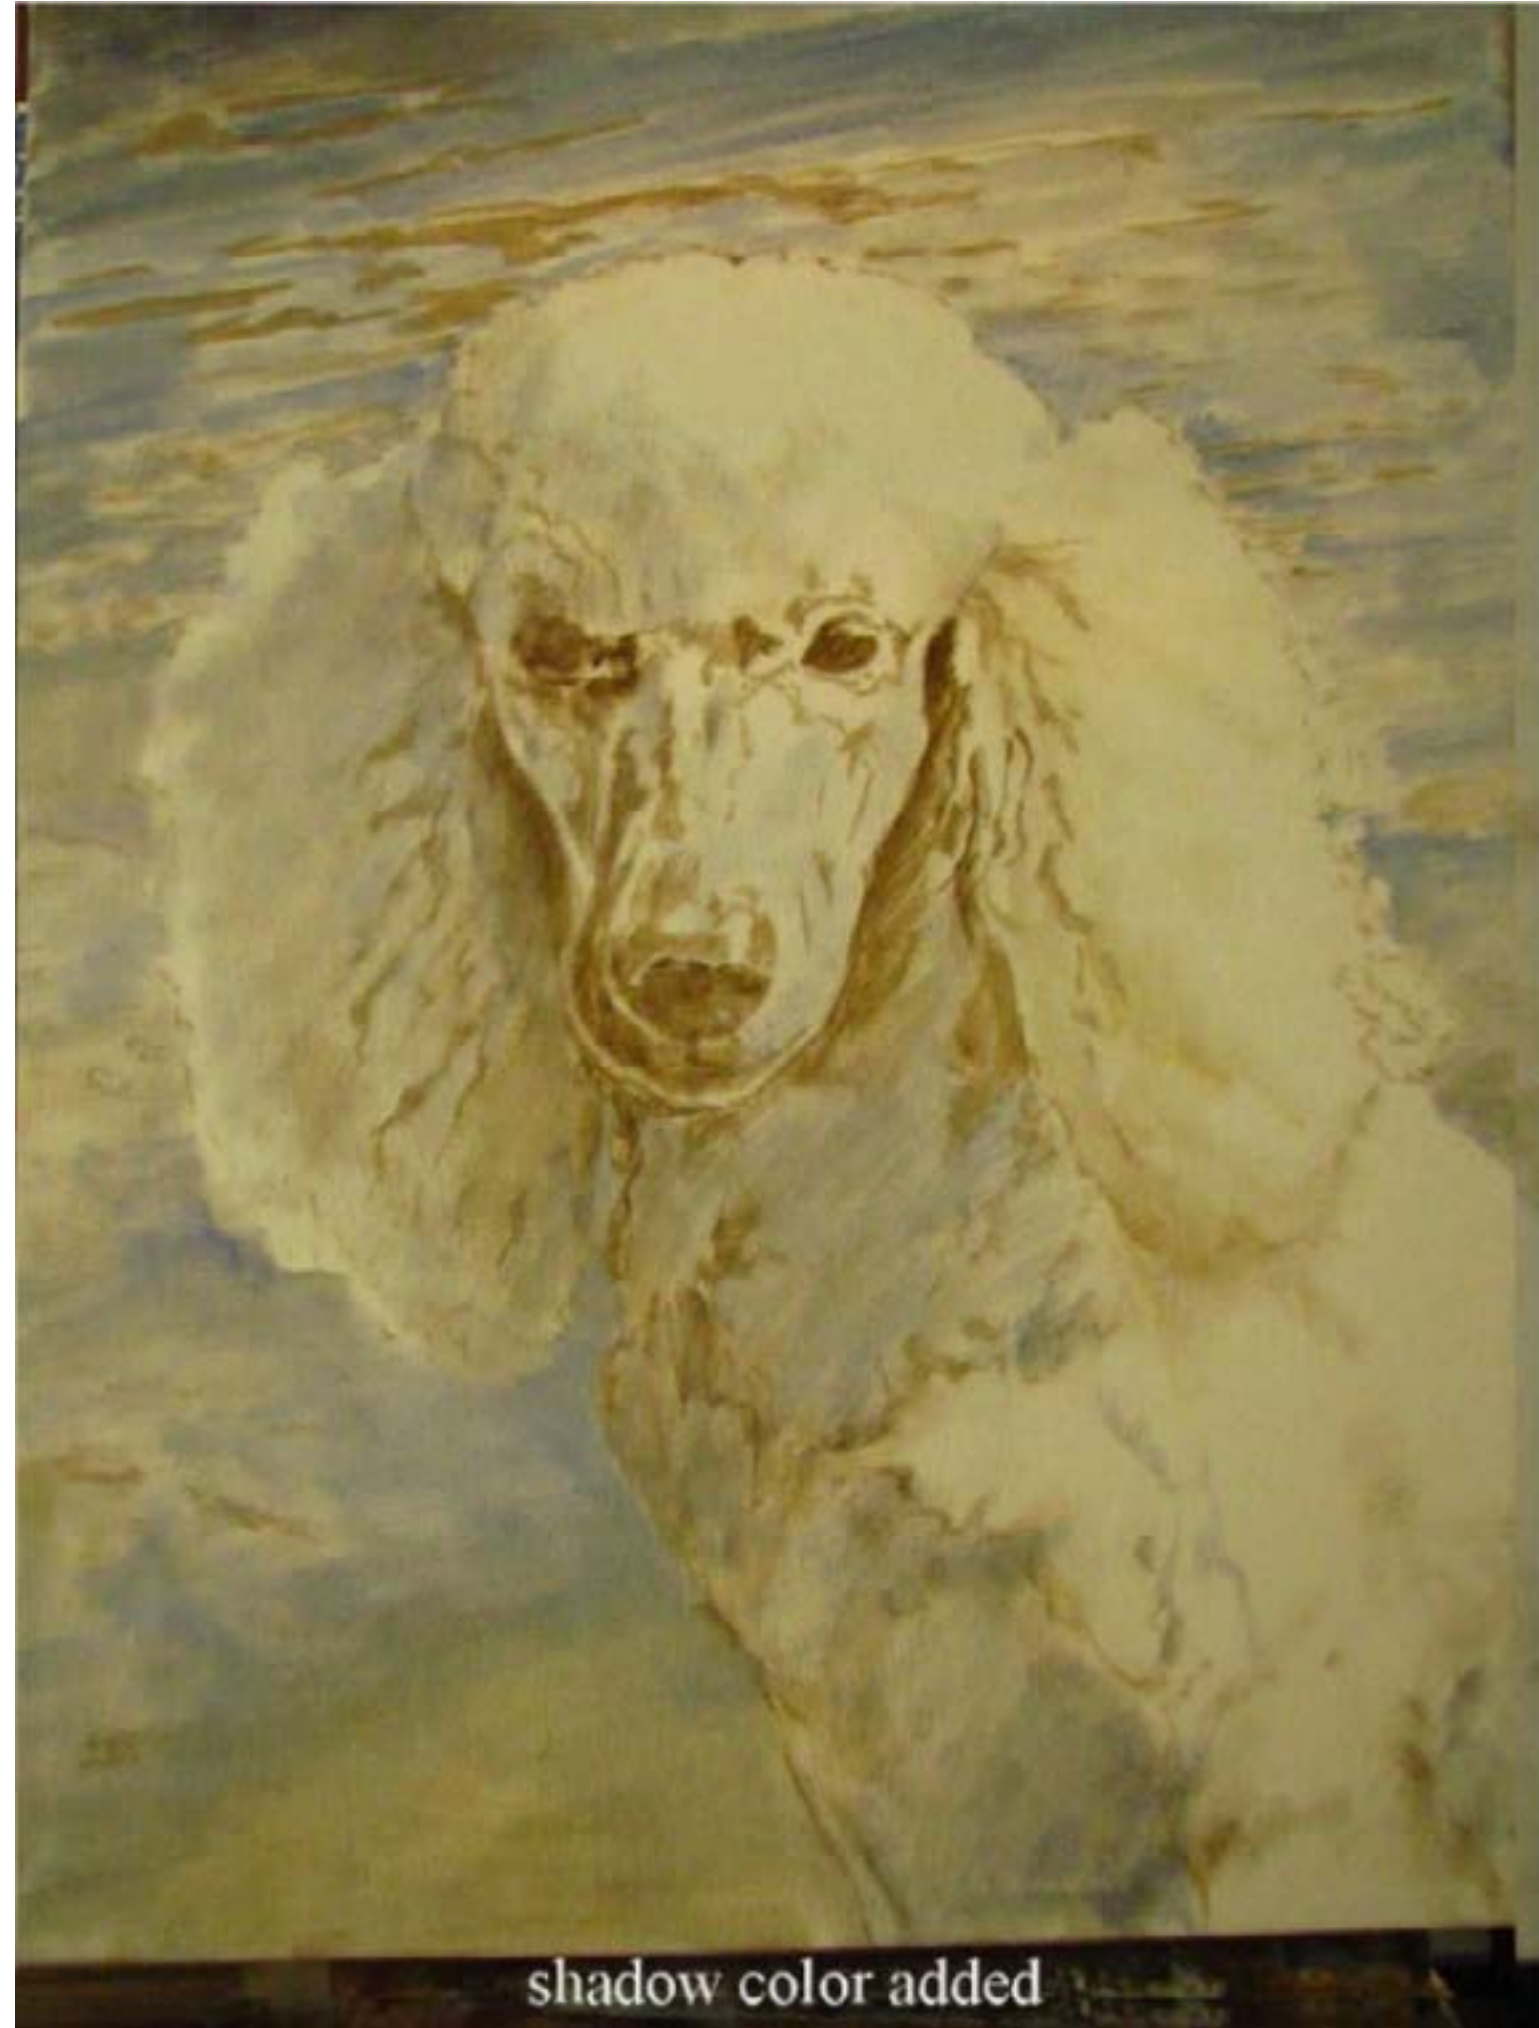

**“Leo”**

**Work in Progress**

18x14 inches / oil on gallery wrapped canvas

line drawing

oil line painting with shading

shading is added

color glazes begin

shadow color added

creating depth

increasing depth

working background, neck, chest

introducing pink for skin on neck and snout

refining ear in sun, chest, back

overall evaluation of shadow shapes & intensity