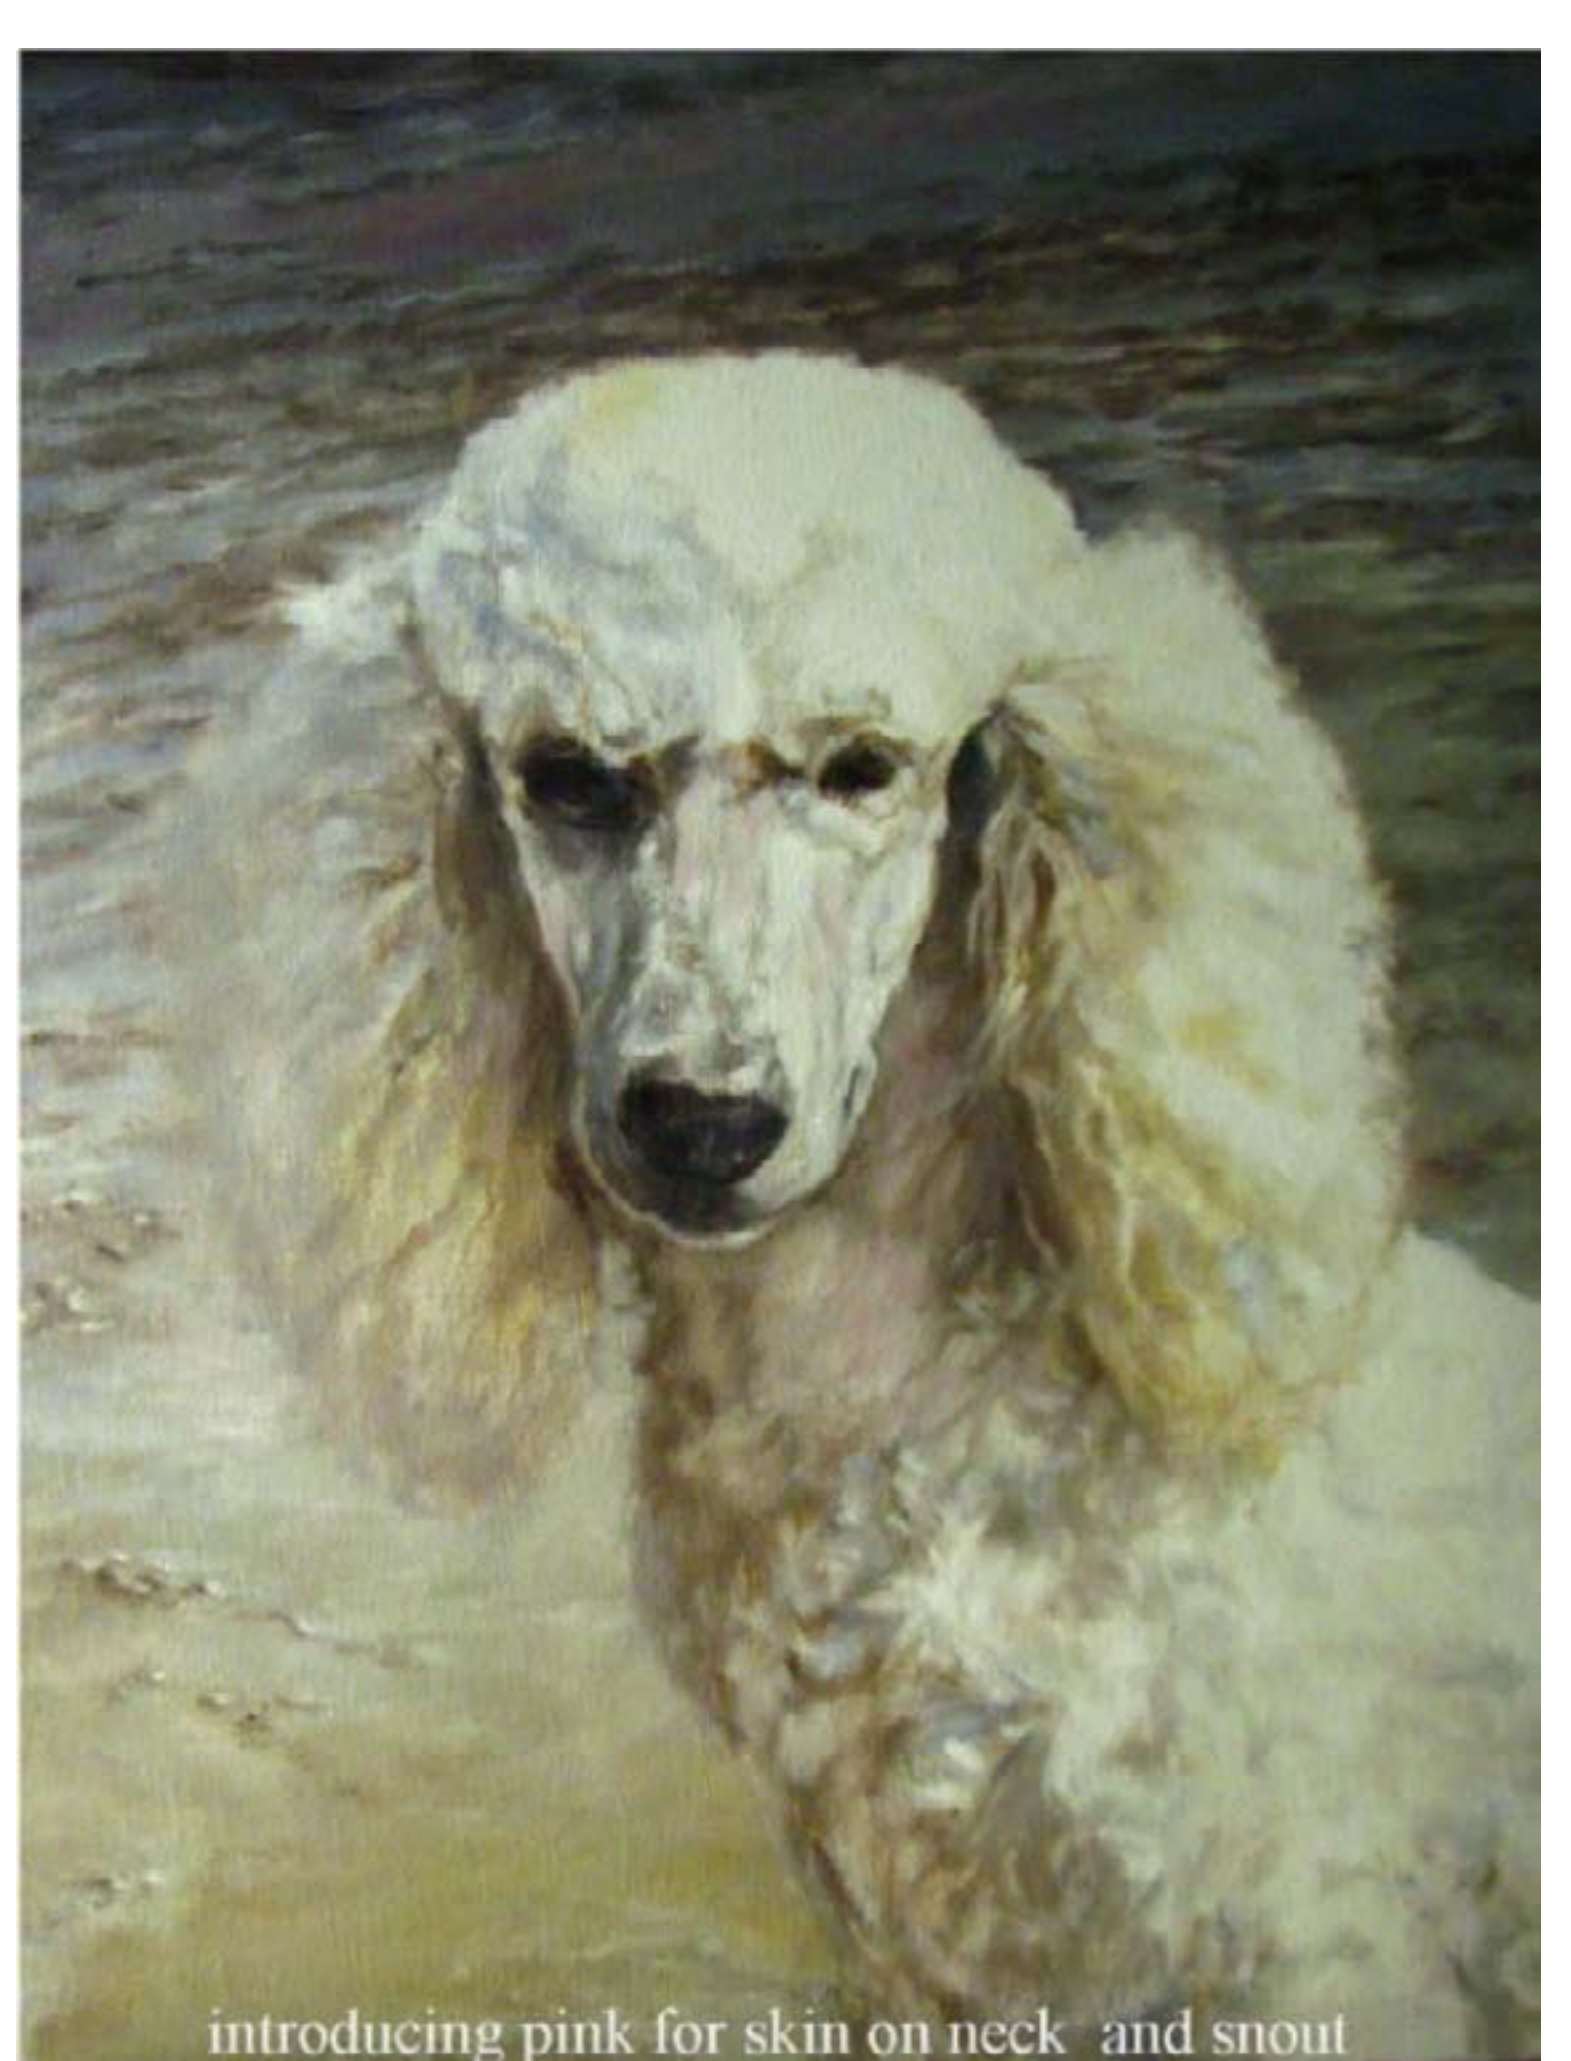

**“Leo”**

**Work in Progress**

18x14 inches / oil on gallery wrapped canvas

line drawing

oil line painting with shading

shading is added

color glazes begin

shadow color added

creating depth

increasing depth

working background, neck, chest

introducing pink for skin on neck and snout

refining ear in sun, chest, back

overall evaluation of shadow shapes & intensity